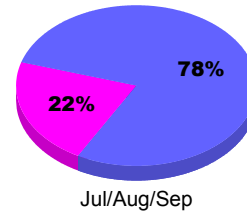

YTD Status Quo Clubs 2011-2012

Status Quo Clubs Compared to Status Quo Members

Legend: Status Quo Clubs (Cyan), Total Status Quo Members (Green)

MEMBERSHIP

Membership Results
2011-2012

Membership
2010-2011

Month	Net Memb Goal	Actual New Memb	Actual Dropped Memb	Gain/Loss of Memb	Gain/Loss of Memb
Jul/Aug/Sep		16	-33	-17	-8
Totals		16	-33	-17	-8

Membership Results 2011-2012

Goal, New, Dropped, Gain/Loss

Legend: Goal (Cyan), Actual (Green), Dropped (Yellow), Gain Loss (Magenta)

Comparison of Membership Gain/Loss

Current Year Compared to the Previous Year

Legend: Current Year (Cyan), Previous Year (Green)

Gender Comparison 2011-2012

Jul/Aug/Sep

Legend: Male (Blue), Female (Magenta)